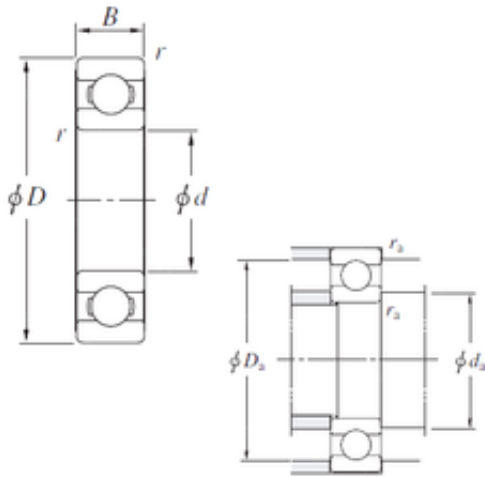

## SB6646 KOYO Single-row deep groove ball bearings

Bearing No. SB6646

Size	330x459.5x56 mm
Bore Diameter	330 mm
Outer Diameter	459,5 mm
Width	56 mm
d	330 mm
D	459,5 mm
B	56 mm
r min.	3 mm
da min.	343 mm
Da max.	446,5 mm
ra max.	2,5 mm
Weight	28,4 Kg
Basic dynamic load rating (C)	301 kN
Basic static load rating (C0)	439 kN

SB6646 Bearing 2D drawings and 3D CAD models