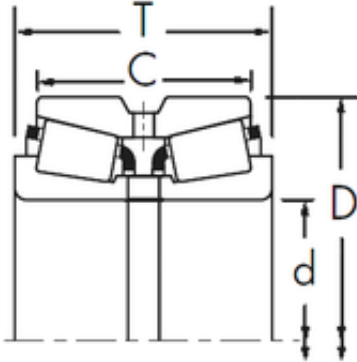

BEARING TYCA PRIVATE LTD.

Timken L116149/L116110D+L116149XC tapered roller bearings

Bearing No. L116149/L116110D+L116149XC

Size	82.55x115.888x47.625 mm
Bore Diameter	82,55 mm
Outer Diameter	115,888 mm
Width	47,625 mm
d	82,55 mm
D	115,888 mm
T	47,625 mm
C	39,69 mm
R	1,5 mm
r	0,8 mm

L116149/L116110D+L116149XC Bearing 2D drawings and 3D CAD models