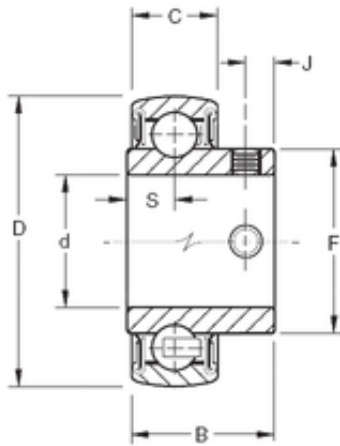

BEARING TYCA PRIVATE LTD.

30 mm x 62 mm x 32,5 mm Timken YAE30RRB
deep groove ball bearings

Bearing No. YAE30RRB

Size	30x62x32.5 mm
Bore Diameter	30 mm
Outer Diameter	62 mm
Width	32,5 mm
d	30 mm
D	62 mm
B	32,5 mm
C	18 mm
F	40,1 mm
J	7,87 mm
S	9,65 mm
Thread (G)	M8X1,25
Weight	0,26 Kg
Basic dynamic load rating (C)	21,8 kN

YAE30RRB Bearing 2D drawings and 3D CAD models