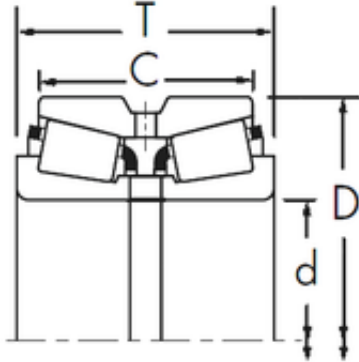

# BEARING TYCA PRIVATE LTD.

Timken  
LM522548/LM522510D+LM522549XA tapered  
roller bearings

Bearing No. LM522548/LM522510D+LM522549XA

Size	109.987x159.987x74.612 mm
Bore Diameter	109,987 mm
Outer Diameter	159,987 mm
Width	74,612 mm
d	109,987 mm
D	159,987 mm
T	74,612 mm
C	58,738 mm
R	8 mm
r	0,8 mm

LM522548/LM522510D+LM522549XA Bearing 2D  
drawings and 3D CAD models