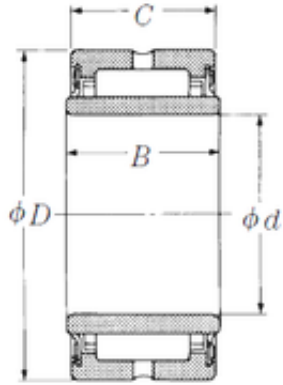

BEARING TYCA PRIVATE LTD.

15 mm x 28 mm x 24 mm NSK NA6902TT
needle roller bearings

Bearing No. NA6902TT

Size	15x28x24 mm
Bore Diameter	15 mm
Outer Diameter	28 mm
Width	24 mm
d	15 mm
Fw	20 mm
D	28 mm
B	24 mm
C	23 mm
r min.	0,3 mm
Weight	0,065 Kg
Basic dynamic load rating (C)	17,5 kN
Basic static load rating (C0)	25,3 kN

NA6902TT Bearing 2D drawings and 3D CAD models