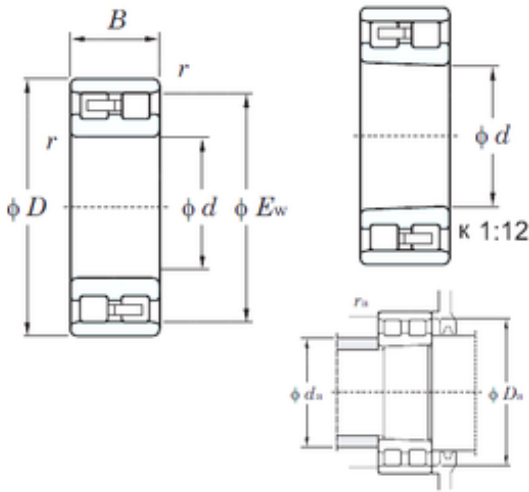

BEARING TYCA PRIVATE LTD.

240 mm x 360 mm x 92 mm KOYO NN3048 cylindrical roller bearings

Bearing No. NN3048

NN3048 Bearing 2D drawings and 3D CAD models

Size	240x360x92 mm
Bore Diameter	240 mm
Outer Diameter	360 mm
Width	92 mm
d	240 mm
D	360 mm
Ew	330 mm
B	92 mm
C	92 mm
r min.	3 mm
da min.	253 mm
Da min	333 mm
Da max.	347 mm
ra max.	2,5 mm
Weight	32,8 Kg
Basic dynamic load rating (C)	864 kN
Basic static load rating (C0)	1590 kN
(Grease) Lubrication Speed	1400 r/min
Bearing No.	NN3048
r(min)	3
Cr	1090
C0r	1590
Cu	184
Grease lub.	1400
Oil lub.	1700